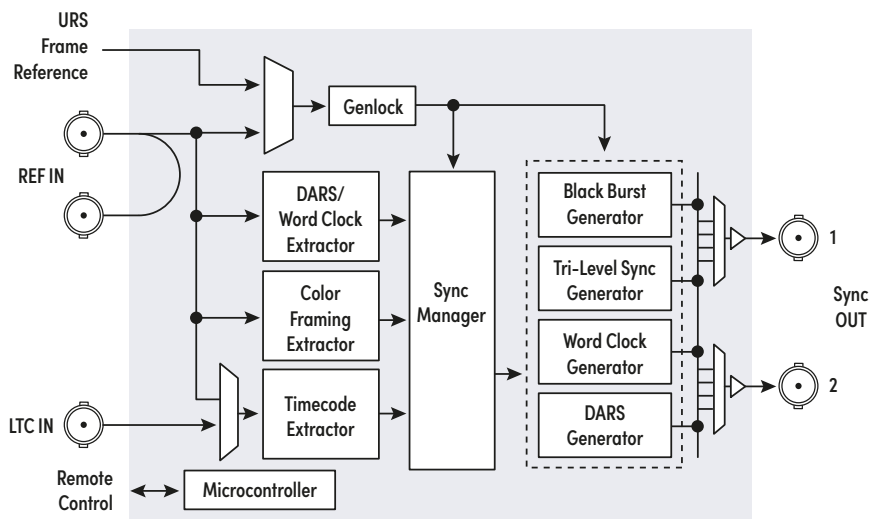

# SPG-1801 Sync Pulse Generator

Space-saving, modular platform for advanced signal processing.

The Densité® Series SPG-1801 from Grass Valley® is a sync pulse generator card. It accepts an external reference input or a digital universal reference signal (URS) from the frame reference module REF-1801, if present. It features two fully independent outputs, with user selectable output format (blackburst, tri-level sync, DARS, Word Clock) and user configurable pixel by pixel output timing adjustment.

The SPG-1801 can lock on a blackburst or a tri-level sync signal. The output signal can be video (blackburst, tri-level sync) or audio (Word Clock, DARS). In the case of an audio output, the SPG-1801 can also lock on an external DARS or Word Clock.

The SPG-1801 is the ideal solution for generating multiformat synchronization signals that can be used in broadcast or production facilities. The combination of several SPG-1801 sync pulse generator cards and one REF-1801 frame reference module can transform the Densité frame into a highly-integrated solution for multisync generation and distribution.

## Key Features

- Up to 20 cards per frame
- Reference input
  - External: blackburst, tri-level sync, DARS, Word Clock
  - Internal (with a REF-1801 card): Universal Reference Signal (URS)
- Two fully independent sync outputs
  - Audio or video
  - Selectable format
  - Support for blackburst, tri-level sync, DARS, Word Clock
  - Timing adjustment: up to 1 frame, pixel by pixel
- Easy control and monitoring with GV Orbit®